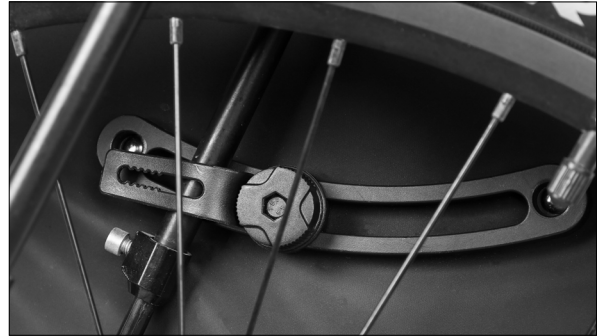

DAXYS PANNIER BAG SINGLE (15L)

Installation steps:

1. Clip the hook clip into one side of the rack.

2. Clip the buckle into the bracket at an appropriate angle and fix it with a knob.

3. The buckle supports multiple angle placements, which can be used for other models.